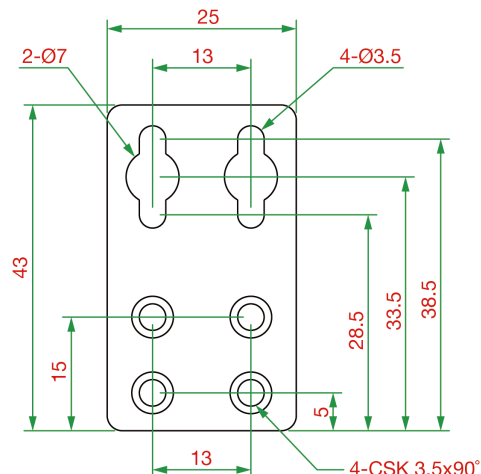

Specifications

Physical Characteristics

Dimensions

WK-25:	43 x 25 x 2 mm (1.69 x 0.98 x 0.08 in)
WK-35-01:	35 x 44 x 2.5 mm (1.38 x 1.73 x 0.10 in)
WK-35-02:	35 x 24 x 1.2 mm (1.38 x 0.94 x 0.05 in)
WK-35-04:	35 x 44 x 2.5 mm (1.38 x 1.73 x 0.10 in)
WK-41-01:	41 x 144 x 7.5 mm (1.61 x 5.67 x 0.30 in)
WK-51-01:	51.6 x 67 x 2 mm (2.03 x 2.63 x 0.07 in)
WK-55:	55 x 34 x 2.5 mm (2.16 x 1.34 x 0.10 in)
WK-112-01:	112 x 87 x 4.5 mm (4.41 x 3.43 x 0.18 in)
WK-160-01:	160 x 89 x 2.0 mm (6.30 x 3.50 x 0.08 in)

Dimensions

WK-25

Unit: mm

WK-35-01

Unit: mm

WK-35-02

Unit: mm

WK-35-04

Unit: mm (inch)

WK-160-01

Unit: mm

Ordering Information

Model Name	Related Products
WK-25	MGate 5135/5435 Series
WK-35-01	NPort 6450 Series UPort 1400 Series AWK-1137C Series UPort 1600-16 Series
WK-35-02	NPort 6100/6200 Series UPort 404 Series UPort 407 Series
WK-35-04	MGate MB3480 Series NPort 5600-DT Series NPort 5600-DTL Series
WK-41-01	OnCell G4302 Series
WK-51-01	AWK-4131A Series AWK-3131A Series AWK-1131A Series
WK-55	AWK-4131A Series
WK-112-01	MDS-G4012 Series MDS-G4020 Series MDS-G4028 Series MDS-G4012-L3 Series MDS-G4020-L3 Series MDS-G4028-L3 Series MDS-G4012-4XGS Series MDS-G4020-4XGS Series MDS-G4028-4XGS Series MDS-G4012-L3-4XGS Series MDS-G4020-L3-4XGS Series MDS-G4028-L3-4XGS Series
WK-160-01	OnCell G4302 Series