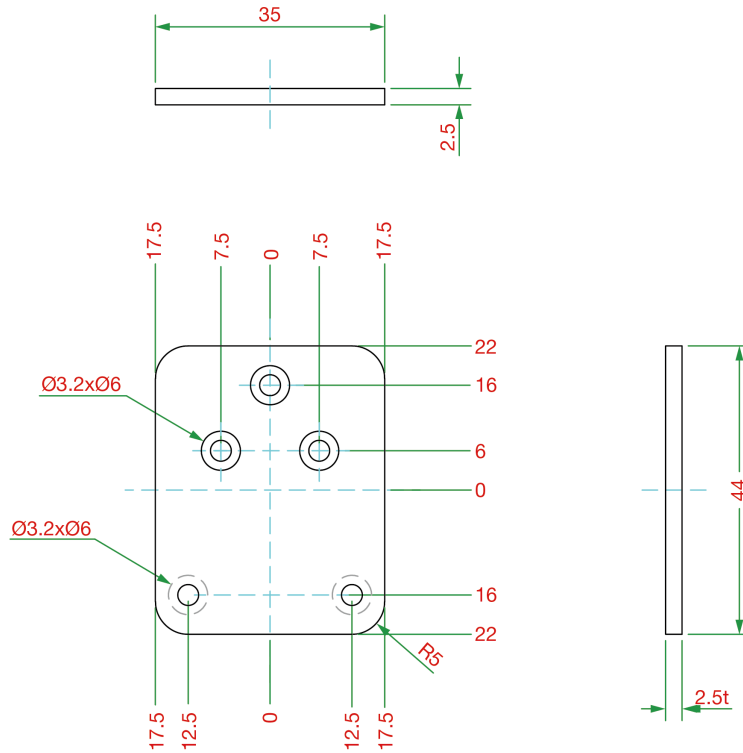

WK-35-04

Unit: mm