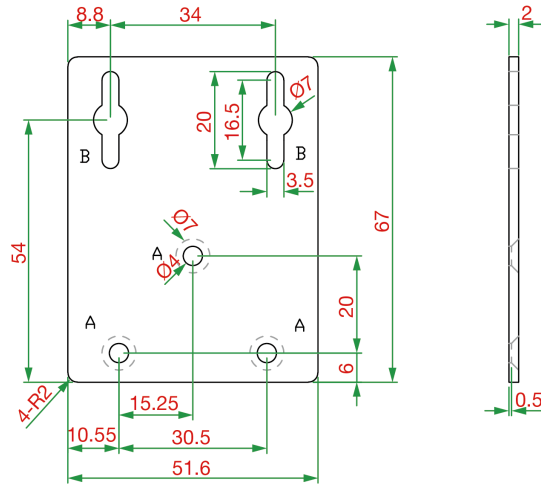

WK-51-01

Unit: mm