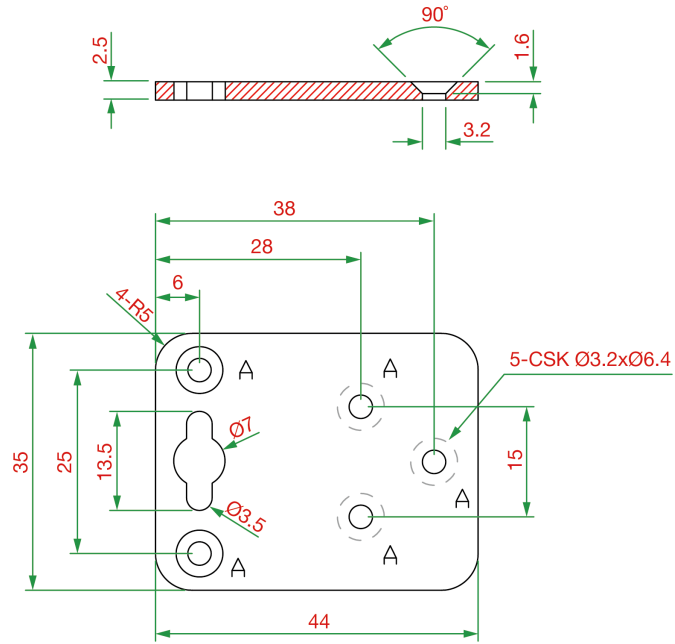

Specifications

Physical Characteristics

Dimensions

WK-25:	43 x 25 x 2 mm (1.69 x 0.98 x 0.08 in)
WK-35-01:	35 x 44 x 2.5 mm (1.38 x 1.73 x 0.10 in)
WK-35-02:	35 x 24 x 1.2 mm (1.38 x 0.94 x 0.05 in)
WK-35-04:	35 x 44 x 2.5 mm (1.38 x 1.73 x 0.10 in)
WK-41-01:	41 x 144 x 7.5 mm (1.61 x 5.67 x 0.30 in)
WK-51-01:	51.6 x 67 x 2 mm (2.03 x 2.63 x 0.07 in)
WK-55:	55 x 34 x 2.5 mm (2.16 x 1.34 x 0.10 in)
WK-112-01:	112 x 87 x 4.5 mm (4.41 x 3.43 x 0.18 in)
WK-160-01:	160 x 89 x 2.0 mm (6.30 x 3.50 x 0.08 in)

Dimensions

WK-25

Unit: mm

WK-35-01

Unit: mm

WK-35-02

Unit: mm

WK-35-04

Unit: mm (inch)

WK-160-01

Unit: mm

Ordering Information

Model Name	Related Products
WK-25	MGate 5135/5435 Series
WK-35-01	NPort 6450 Series UPort 1400 Series AWK-1137C Series UPort 1600-16 Series
WK-35-02	NPort 6100/6200 Series UPort 404 Series UPort 407 Series
WK-35-04	MGate MB3480 Series NPort 5600-DT Series NPort 5600-DTL Series
WK-41-01	OnCell G4302 Series
WK-51-01	AWK-4131A Series AWK-3131A Series AWK-1131A Series
WK-55	AWK-4131A Series
WK-112-01	MDS-G4012 Series MDS-G4020 Series MDS-G4028 Series MDS-G4012-L3 Series MDS-G4020-L3 Series MDS-G4028-L3 Series MDS-G4012-4XGS Series MDS-G4020-4XGS Series MDS-G4028-4XGS Series MDS-G4012-L3-4XGS Series MDS-G4020-L3-4XGS Series MDS-G4028-L3-4XGS Series
WK-160-01	OnCell G4302 Series