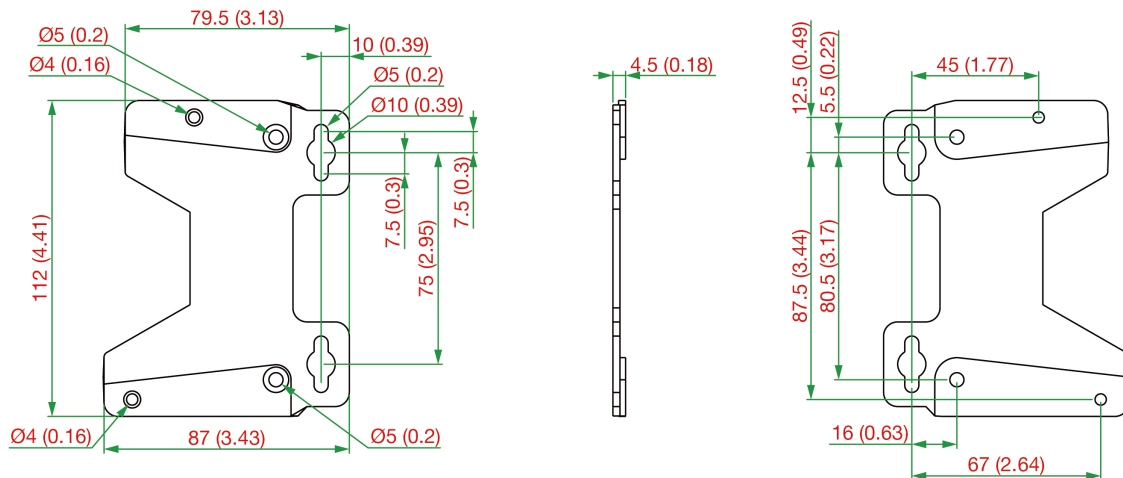

Specifications

Physical Characteristics

Dimensions

WK-25:	43 x 25 x 2 mm (1.69 x 0.98 x 0.08 in)
WK-35-01:	35 x 44 x 2.5 mm (1.38 x 1.73 x 0.10 in)
WK-35-02:	35 x 24 x 1.2 mm (1.38 x 0.94 x 0.05 in)
WK-35-04:	35 x 44 x 2.5 mm (1.38 x 1.73 x 0.10 in)
WK-41-01:	41 x 144 x 7.5 mm (1.61 x 5.67 x 0.30 in)
WK-51-01:	51.6 x 67 x 2 mm (2.03 x 2.63 x 0.07 in)
WK-55:	55 x 34 x 2.5 mm (2.16 x 1.34 x 0.10 in)
WK-112-01:	112 x 87 x 4.5 mm (4.41 x 3.43 x 0.18 in)
WK-160-01:	160 x 89 x 2.0 mm (6.30 x 3.50 x 0.08 in)

Dimensions

WK-25

Unit: mm

WK-35-01

Unit: mm

WK-35-02

Unit: mm

WK-35-04

Unit: mm

WK-41-01

Unit: mm

WK-51-01

Unit: mm

WK-55

Unit: mm

WK-112-01

Unit: mm (inch)

WK-160-01

Unit: mm

Ordering Information

Model Name	Related Products
WK-25	MGate 5135/5435 Series
WK-35-01	NPort 6450 Series UPort 1400 Series AWK-1137C Series UPort 1600-16 Series
WK-35-02	NPort 6100/6200 Series UPort 404 Series UPort 407 Series
WK-35-04	MGate MB3480 Series NPort 5600-DT Series NPort 5600-DTL Series
WK-41-01	OnCell G4302 Series
WK-51-01	AWK-4131A Series AWK-3131A Series AWK-1131A Series
WK-55	AWK-4131A Series
WK-112-01	MDS-G4012 Series MDS-G4020 Series MDS-G4028 Series MDS-G4012-L3 Series MDS-G4020-L3 Series MDS-G4028-L3 Series MDS-G4012-4XGS Series MDS-G4020-4XGS Series MDS-G4028-4XGS Series MDS-G4012-L3-4XGS Series MDS-G4020-L3-4XGS Series MDS-G4028-L3-4XGS Series
WK-160-01	OnCell G4302 Series