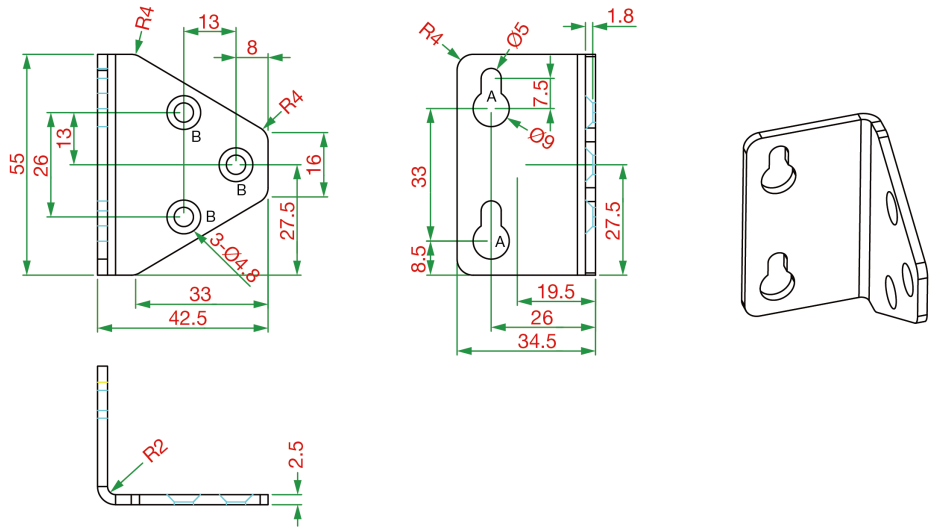

WK-55

Unit: mm