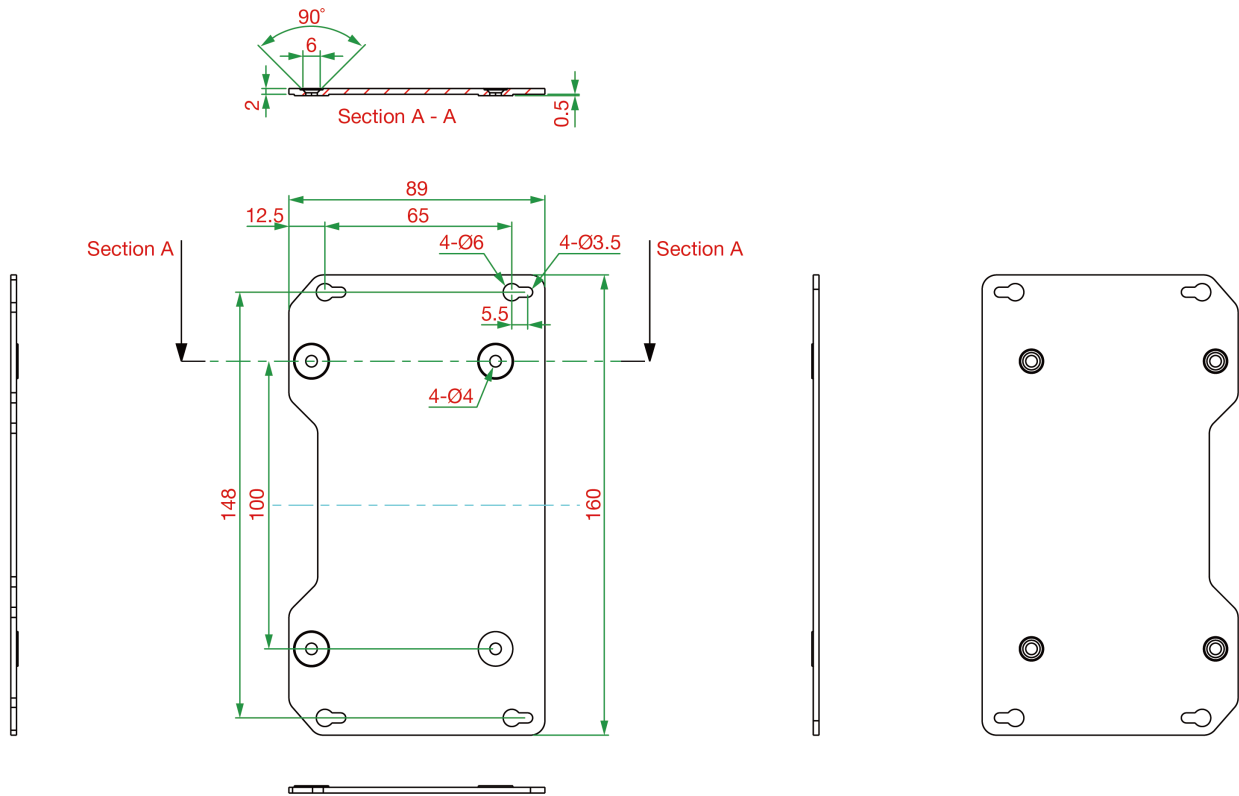

Specifications

Physical Characteristics

Dimensions

WK-25:	43 x 25 x 2 mm (1.69 x 0.98 x 0.08 in)
WK-35-01:	35 x 44 x 2.5 mm (1.38 x 1.73 x 0.10 in)
WK-35-02:	35 x 24 x 1.2 mm (1.38 x 0.94 x 0.05 in)
WK-35-04:	35 x 44 x 2.5 mm (1.38 x 1.73 x 0.10 in)
WK-41-01:	41 x 144 x 7.5 mm (1.61 x 5.67 x 0.30 in)
WK-51-01:	51.6 x 67 x 2 mm (2.03 x 2.63 x 0.07 in)
WK-55:	55 x 34 x 2.5 mm (2.16 x 1.34 x 0.10 in)
WK-112-01:	112 x 87 x 4.5 mm (4.41 x 3.43 x 0.18 in)
WK-160-01:	160 x 89 x 2.0 mm (6.30 x 3.50 x 0.08 in)

Dimensions

WK-25

Unit: mm

WK-35-01

Unit: mm

WK-35-02

Unit: mm

WK-35-04

Unit: mm (inch)

WK-160-01

Unit: mm

Ordering Information

Model Name	Related Products
WK-25	MGate 5135/5435 Series
WK-35-01	NPort 6450 Series UPort 1400 Series AWK-1137C Series UPort 1600-16 Series
WK-35-02	NPort 6100/6200 Series UPort 404 Series UPort 407 Series
WK-35-04	MGate MB3480 Series NPort 5600-DT Series NPort 5600-DTL Series
WK-41-01	OnCell G4302 Series
WK-51-01	AWK-4131A Series AWK-3131A Series AWK-1131A Series
WK-55	AWK-4131A Series
WK-112-01	MDS-G4012 Series MDS-G4020 Series MDS-G4028 Series MDS-G4012-L3 Series MDS-G4020-L3 Series MDS-G4028-L3 Series MDS-G4012-4XGS Series MDS-G4020-4XGS Series MDS-G4028-4XGS Series MDS-G4012-L3-4XGS Series MDS-G4020-L3-4XGS Series MDS-G4028-L3-4XGS Series
WK-160-01	OnCell G4302 Series