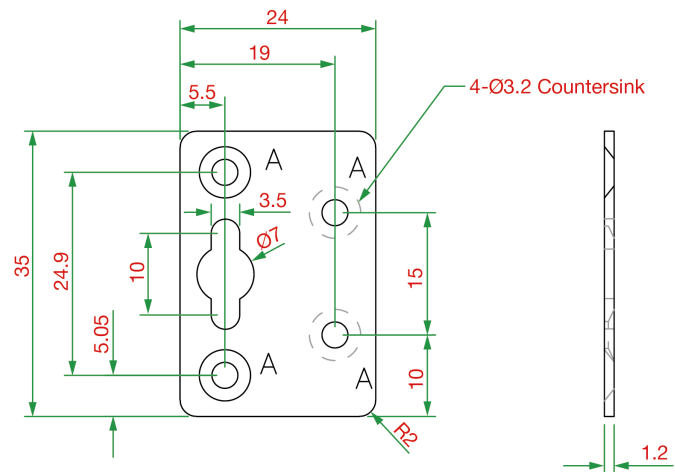

Specifications

Physical Characteristics

Dimensions

WK-25:	43 x 25 x 2 mm (1.69 x 0.98 x 0.08 in)
WK-35-01:	35 x 44 x 2.5 mm (1.38 x 1.73 x 0.10 in)
WK-35-02:	35 x 24 x 1.2 mm (1.38 x 0.94 x 0.05 in)
WK-35-04:	35 x 44 x 2.5 mm (1.38 x 1.73 x 0.10 in)
WK-41-01:	41 x 144 x 7.5 mm (1.61 x 5.67 x 0.30 in)
WK-51-01:	51.6 x 67 x 2 mm (2.03 x 2.63 x 0.07 in)
WK-55:	55 x 34 x 2.5 mm (2.16 x 1.34 x 0.10 in)
WK-112-01:	112 x 87 x 4.5 mm (4.41 x 3.43 x 0.18 in)
WK-160-01:	160 x 89 x 2.0 mm (6.30 x 3.50 x 0.08 in)

Dimensions

WK-25

Unit: mm

WK-35-01

Unit: mm

WK-35-02

Unit: mm

WK-35-04

Unit: mm (inch)

WK-160-01

Unit: mm

Ordering Information

Model Name	Related Products
WK-25	MGate 5135/5435 Series
WK-35-01	NPort 6450 Series UPort 1400 Series AWK-1137C Series UPort 1600-16 Series
WK-35-02	NPort 6100/6200 Series UPort 404 Series UPort 407 Series
WK-35-04	MGate MB3480 Series NPort 5600-DT Series NPort 5600-DTL Series
WK-41-01	OnCell G4302 Series
WK-51-01	AWK-4131A Series AWK-3131A Series AWK-1131A Series
WK-55	AWK-4131A Series
WK-112-01	MDS-G4012 Series MDS-G4020 Series MDS-G4028 Series MDS-G4012-L3 Series MDS-G4020-L3 Series MDS-G4028-L3 Series MDS-G4012-4XGS Series MDS-G4020-4XGS Series MDS-G4028-4XGS Series MDS-G4012-L3-4XGS Series MDS-G4020-L3-4XGS Series MDS-G4028-L3-4XGS Series
WK-160-01	OnCell G4302 Series