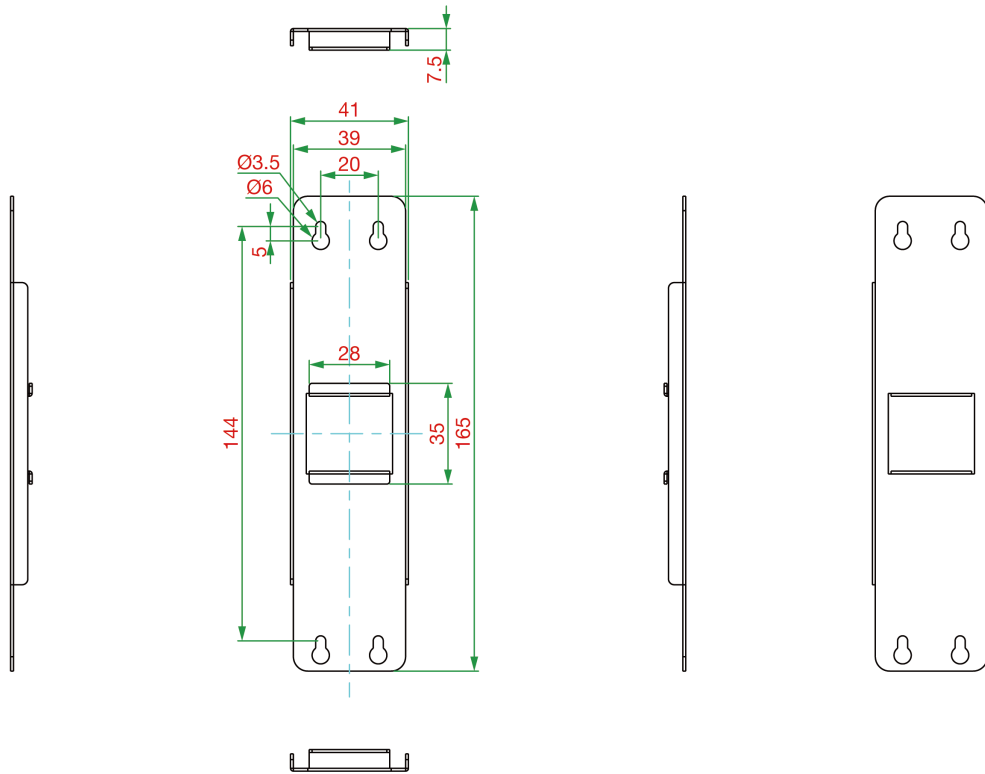

WK-41-01

Unit: mm