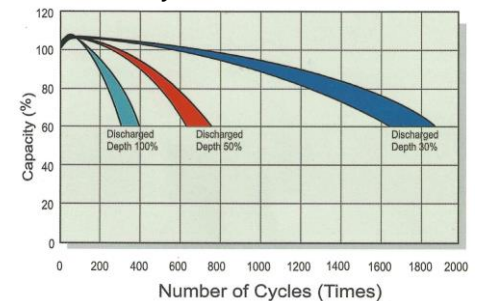

Applications

- Remote Equipment Power
- Surveillance Cameras
- Wireless Base Stations
- Medical Equipment
- Remote Sensors
- Backup Power Systems

TPBAT12-52
12V 52Ah SLA AGM Battery

Description

The TPBAT12-52 high rate valve regulated sealed lead acid (VRLA) AGM battery has been developed for long term operation in harsh environments. They have a high cycle life and impressive 8 year float life. They are designed to operate over a wide temperature range such as those experienced in outdoor equipment applications. The batteries can be installed in any position without affecting their performance or reliability. The batteries have a carrying/lifting handle for convenience.

Specifications

TPBAT12-52	
Voltage	12V
Capacity (amp hours; 20hr)	52
Typical Float Life	8 Years
30% Discharge Cycle Life	1800 Cycles
Type / Technology	Valve Regulated Sealed Lead Acid / Absorbent Glass Mat (AGM)
Self Discharge (25°C)	<3% per month
Charge Voltage (-30mV / °C)	14.4 to 15V ; Max Current 15.6A
Float Voltage (-20mV / °C)	13.5 to 13.8V
Internal Resistance	5.5mΩ
Operating Temperature	-30C (-22F) to +60C (140F)
Housing	ABS (UL94HB)
Dimensions (L x W x H)	248 x 138.4 x 219 (9.8 x 5.4 x 8.6")
Weight	18.3kg (40.3lb)
Warranty	2 Years

Cycle Service Life

Capacity vs Storage Time

Float Service Life

Cycle Charge

Voltage vs Discharge Time

Float Charge

Battery Layout

TAB Dimensions
Max Torque 110 in-lb