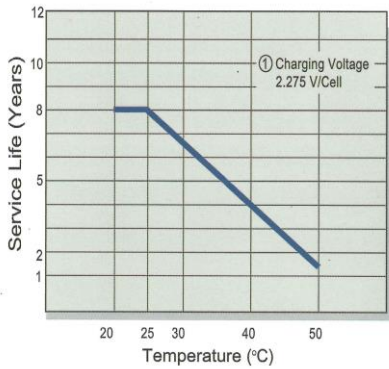

Specifications

TPBAT12-52	
Voltage	12V
Capacity (amp hours; 20hr)	52
Typical Float Life	8 Years
30% Discharge Cycle Life	1800 Cycles
Type / Technology	Valve Regulated Sealed Lead Acid / Absorbent Glass Mat (AGM)
Self Discharge (25°C)	<3% per month
Charge Voltage (-30mV / °C)	14.4 to 15V ; Max Current 15.6A
Float Voltage (-20mV / °C)	13.5 to 13.8V
Internal Resistance	5.5mΩ
Operating Temperature	-30C (-22F) to +60C (140F)
Housing	ABS (UL94HB)
Dimensions (L x W x H)	248 x 138.4 x 219 (9.8 x 5.4 x 8.6")
Weight	18.3kg (40.3lb)
Warranty	2 Years

Cycle Service Life

Capacity vs Storage Time

Float Service Life

Cycle Charge

Voltage vs Discharge Time

Float Charge

Battery Layout

TAB Dimensions
Max Torque 110 in-lb