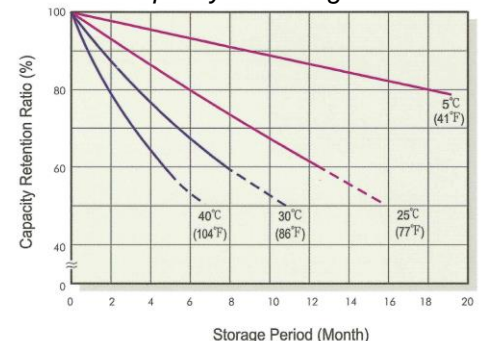

Specifications

TPBAT12-52	
Voltage	12V
Capacity (amp hours; 20hr)	52
Typical Float Life	8 Years
30% Discharge Cycle Life	1800 Cycles
Type / Technology	Valve Regulated Sealed Lead Acid / Absorbent Glass Mat (AGM)
Self Discharge (25°C)	<3% per month
Charge Voltage (-30mV / °C)	14.4 to 15V ; Max Current 15.6A
Float Voltage (-20mV / °C)	13.5 to 13.8V
Internal Resistance	5.5mΩ
Operating Temperature	-30C (-22F) to +60C (140F)
Housing	ABS (UL94HB)
Dimensions (L x W x H)	248 x 138.4 x 219 (9.8 x 5.4 x 8.6")
Weight	18.3kg (40.3lb)
Warranty	2 Years

Cycle Service Life

Capacity vs Storage Time

Float Service Life

Cycle Charge

Voltage vs Discharge Time

Float Charge

Battery Layout

TAB Dimensions
Max Torque 110 in-lb