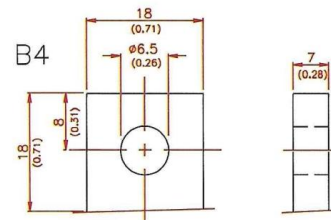

Cycle Service Life

Capacity vs Storage Time

Float Service Life

Cycle Charge

Voltage vs Discharge Time

Float Charge

Battery Layout

TAB Dimensions
Max Torque 110 in-lb