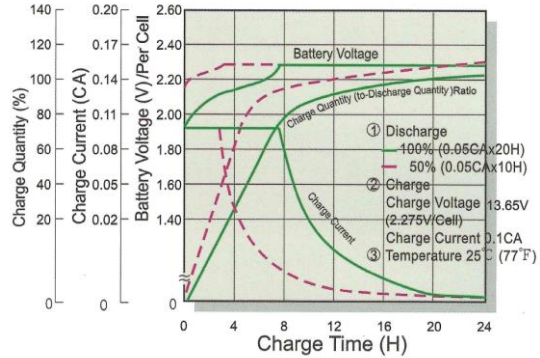

Specifications

TPBAT12-52	
Voltage	12V
Capacity (amp hours; 20hr)	52
Typical Float Life	8 Years
30% Discharge Cycle Life	1800 Cycles
Type / Technology	Valve Regulated Sealed Lead Acid / Absorbent Glass Mat (AGM)
Self Discharge (25°C)	<3% per month
Charge Voltage (-30mV / °C)	14.4 to 15V ; Max Current 15.6A
Float Voltage (-20mV / °C)	13.5 to 13.8V
Internal Resistance	5.5mΩ
Operating Temperature	-30C (-22F) to +60C (140F)
Housing	ABS (UL94HB)
Dimensions (L x W x H)	248 x 138.4 x 219 (9.8 x 5.4 x 8.6")
Weight	18.3kg (40.3lb)
Warranty	2 Years

Cycle Service Life

Capacity vs Storage Time

Float Service Life

Cycle Charge

Voltage vs Discharge Time

Float Charge

Battery Layout

TAB Dimensions
Max Torque 110 in-lb