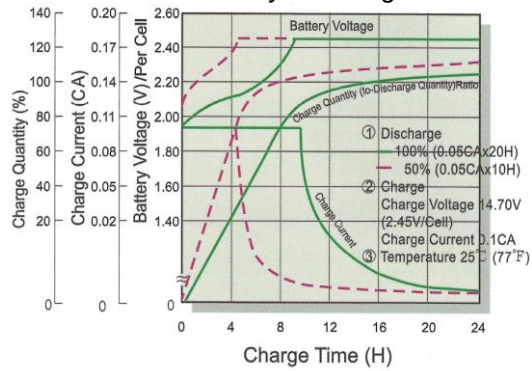

Specifications

TPBAT12-52	
Voltage	12V
Capacity (amp hours; 20hr)	52
Typical Float Life	8 Years
30% Discharge Cycle Life	1800 Cycles
Type / Technology	Valve Regulated Sealed Lead Acid / Absorbent Glass Mat (AGM)
Self Discharge (25°C)	<3% per month
Charge Voltage (-30mV / °C)	14.4 to 15V ; Max Current 15.6A
Float Voltage (-20mV / °C)	13.5 to 13.8V
Internal Resistance	5.5mΩ
Operating Temperature	-30C (-22F) to +60C (140F)
Housing	ABS (UL94HB)
Dimensions (L x W x H)	248 x 138.4 x 219 (9.8 x 5.4 x 8.6")
Weight	18.3kg (40.3lb)
Warranty	2 Years

Cycle Service Life

Capacity vs Storage Time

Float Service Life

Cycle Charge

Voltage vs Discharge Time

Float Charge

Battery Layout

TAB Dimensions
Max Torque 110 in-lb