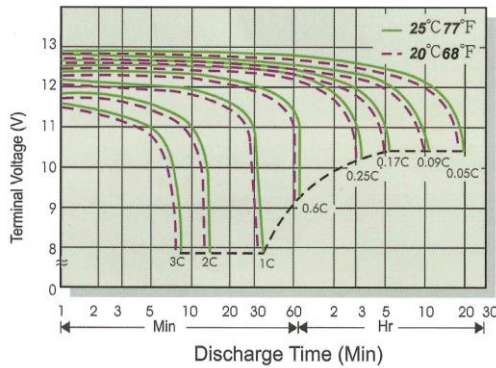

Specifications

TPBAT12-52	
Voltage	12V
Capacity (amp hours; 20hr)	52
Typical Float Life	8 Years
30% Discharge Cycle Life	1800 Cycles
Type / Technology	Valve Regulated Sealed Lead Acid / Absorbent Glass Mat (AGM)
Self Discharge (25°C)	<3% per month
Charge Voltage (-30mV / °C)	14.4 to 15V ; Max Current 15.6A
Float Voltage (-20mV / °C)	13.5 to 13.8V
Internal Resistance	5.5mΩ
Operating Temperature	-30C (-22F) to +60C (140F)
Housing	ABS (UL94HB)
Dimensions (L x W x H)	248 x 138.4 x 219 (9.8 x 5.4 x 8.6")
Weight	18.3kg (40.3lb)
Warranty	2 Years

Cycle Service Life

Capacity vs Storage Time

Float Service Life

Cycle Charge

Voltage vs Discharge Time

Float Charge

Battery Layout

TAB Dimensions
Max Torque 110 in-lb