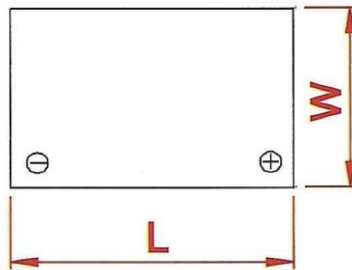

Cycle Service Life

Capacity vs Storage Time

Float Service Life

Cycle Charge

Voltage vs Discharge Time

Float Charge

Battery Layout

TAB Dimensions
Max Torque 110 in-lb