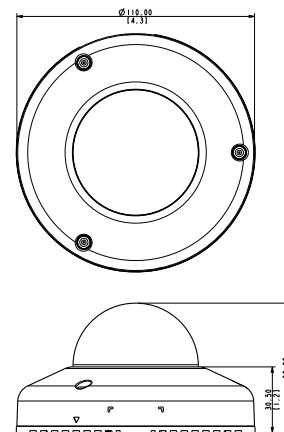

E922

10MP Outdoor Mini Dome with Basic WDR, Fixed Lens

- 10 Megapixel with 4K/1080p
- Fixed Lens with f3.6 mm / F1.8
- Basic WDR (70 dB)
- 30 fps at 1920x1080
- Super Wide Angle
- Weatherproof (IP68), Vandal Proof (IK10) and Vibration Proof (EN50155)

PHOTO INDICATION

- 1 Power LED
- 2 Audio Input
- 3 Ethernet Port
- 4 Reset Button
- 5 Memory Card Slot

DIMENSION DIAGRAM

Unit: mm [inch]

ACCESSORY OPTIONS

Dome Cover		
PDCX-1110		2-inch, smoke, non-vandal proof

Gang Box Converter		
PMAX-0805		White, Aluminum, Supporting 4" round and 4" octagon box types

PRODUCT SPECIFICATION**E922****• Device**

Device Type	Outdoor Mini Dome
Image Sensor	Progressive Scan CMOS
Sensor Size	1/2.3"
Effective Pixels	3856 (H) x 2764 (V) (10.66 MP)
Day / Night	No
Superior Low Light Sensitivity	No
Minimum Illumination	Color: 0.1 lux at F1.8 (30 IRE, 2400°K)
Mechanical IR Cut Filter	No
IR Sensitivity Range	No
IR LED	No
Electronic Shutter	1/5 ~ 1/2,000 sec (manual mode); 1/5 ~ 1/10,000 sec (auto mode)
TV Lines	1450
S/N Ratio	52 dB

• Lens

Focal Length / Aperture	Fixed focal, f3.6 mm / F1.8
Iris	Fixed iris
Focus	Fixed focus
Lens Mount	Board mount
Horizontal Viewing Angle	101.4°
Viewing Angle Adjustment	Pan: ±90°; Tilt: 0°~90°

• Video