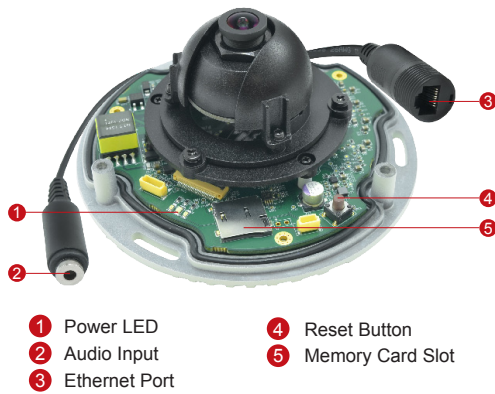

E922

10MP Outdoor Mini Dome with Basic WDR, Fixed Lens

- 10 Megapixel with 4K/1080p
- Fixed Lens with f3.6 mm / F1.8
- Basic WDR (70 dB)
- 30 fps at 1920x1080
- Super Wide Angle
- Weatherproof (IP68), Vandal Proof (IK10) and Vibration Proof (EN50155)

PHOTO INDICATION

- 1 Power LED
- 2 Audio Input
- 3 Ethernet Port
- 4 Reset Button
- 5 Memory Card Slot

DIMENSION DIAGRAM

Unit: mm [inch]

ACCESSORY OPTIONS

Dome Cover		
PDCX-1110		2-inch, smoke, non-vandal proof

Gang Box Converter		
PMAX-0805		White, Aluminum, Supporting 4" round and 4" octagon box types

PRODUCT SPECIFICATION**E922****• Device**

Device Type	Outdoor Mini Dome
Image Sensor	Progressive Scan CMOS
Sensor Size	1/2.3"
Effective Pixels	3856 (H) x 2764 (V) (10.66 MP)
Day / Night	No
Superior Low Light Sensitivity	No
Minimum Illumination	Color: 0.1 lux at F1.8 (30 IRE, 2400°K)
Mechanical IR Cut Filter	No
IR Sensitivity Range	No
IR LED	No
Electronic Shutter	1/5 ~ 1/2,000 sec (manual mode); 1/5 ~ 1/10,000 sec (auto mode)
TV Lines	1450
S/N Ratio	52 dB

• Interface

Local Storage	MicroSDHC/MicroSDXC memory card slot (card not included)
---------------	--

• General

Power Source / Consumption	PoE Class 2 (IEEE802.3af) / 3.84W
Weight	460 g (1.014 lb)
Dimensions (Ø x H)	110 mm x 60 mm (4.3" x 2.4")
Environmental Casing	Weatherproof (IP68 rated); Vandal proof (IK10 rated); Vibration proof (EN50155); Transparent dome cover
Mount Type	Surface, Wall, Pendant, Gang box
Starting Temperature	-20°C ~ 50°C (-4°F ~ 122°F)
Operating Temperature	-20°C ~ 50°C (-4°F ~ 122°F)
Operating Humidity	10% ~ 85% RH
Approvals	CE (EN 55022 Class B, EN 55024), FCC (Part15 Subpart B Class B), IK10, IP68, NEMA 4X, EN50155